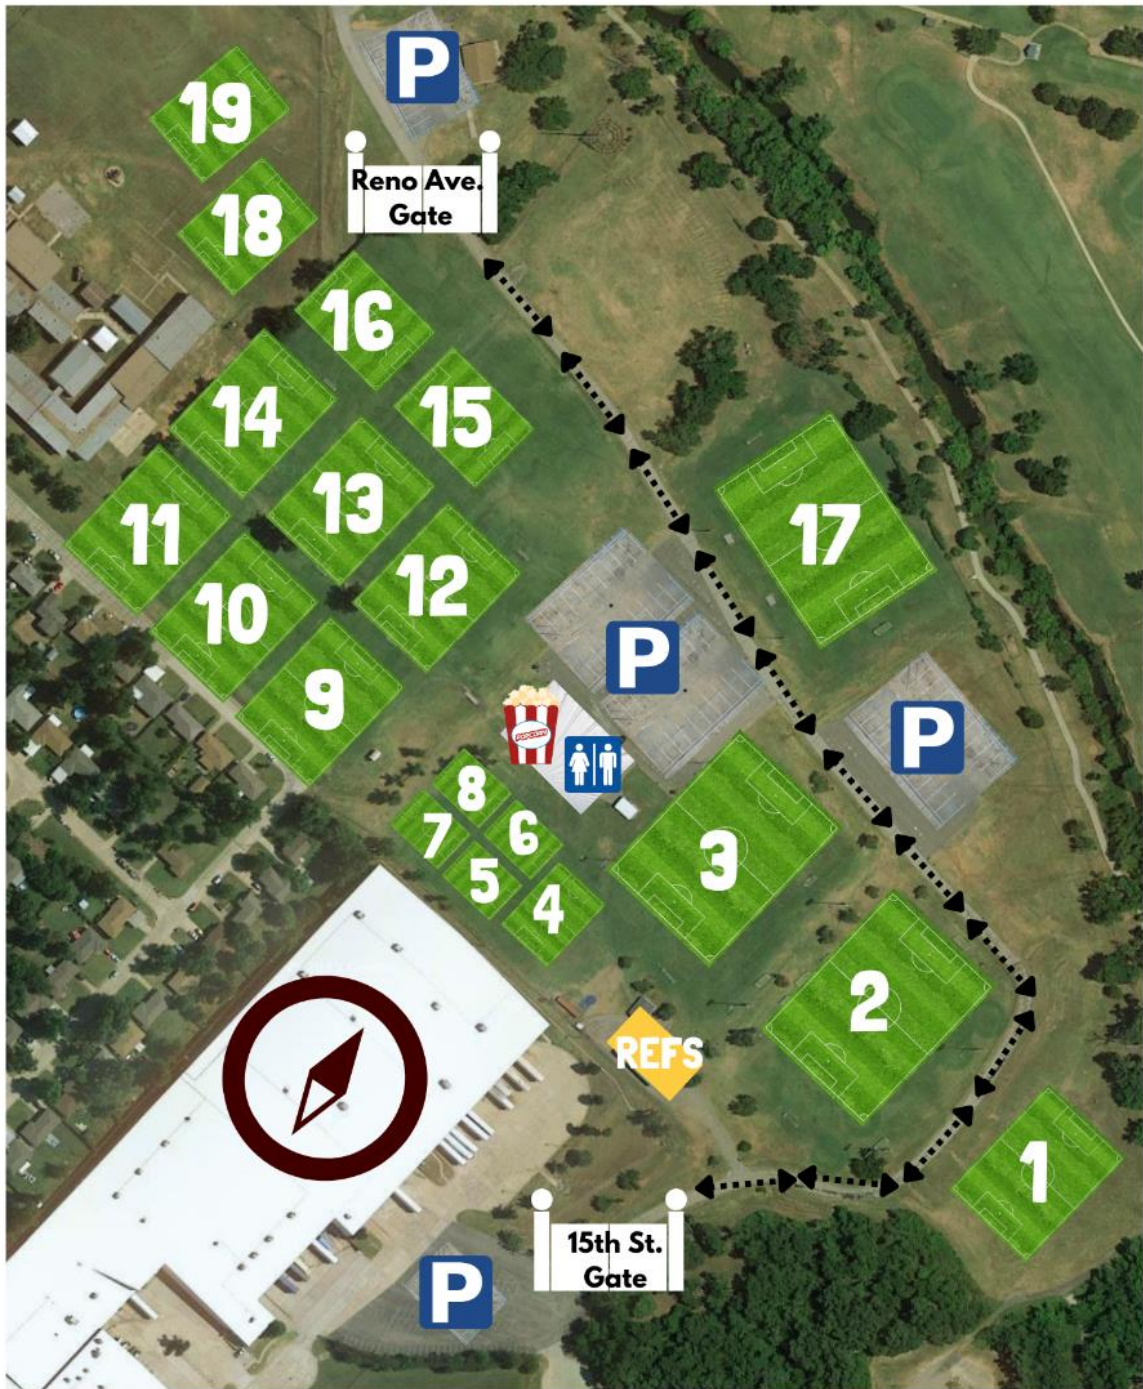

Midwest City Soccer Club FIELD MAP